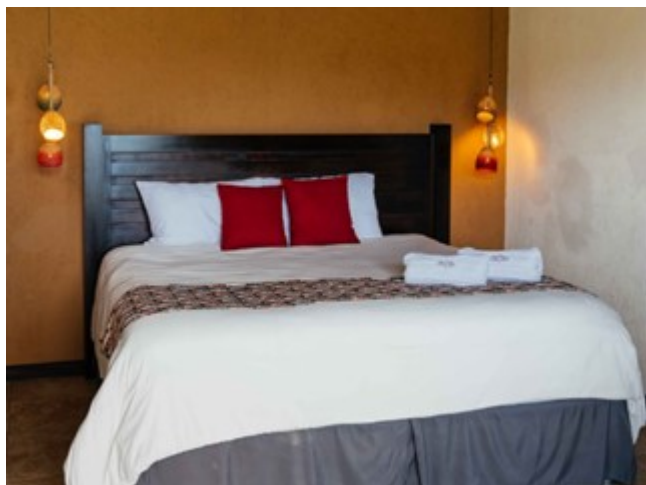

Bedrooms:

- 3 Bedroom Villa (16m²)
- 4 Balcony Queen Bed Rooms (22m²)
- 2 Suites with 1 King Size bed (30m²)
- 6 Suites with 2 Queen Size beds (30m²)

Ataco - Hotel Casa 1800

Information:

- Check in/out: 2PM/11AM
- Breakfast included
- Taxes included (18%)